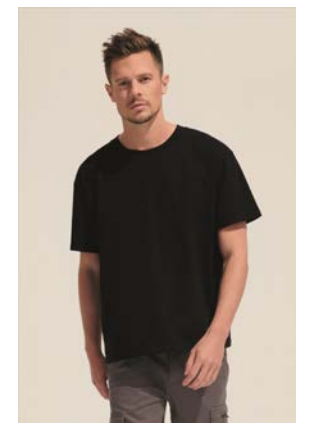

SOL'S
the fair spirit

LADIES TEE DRESS

BY214

Sporty and feminine look. Thin crew neck. Slightly flared A shape for a beautiful silhouette.

Sporty and feminine look. Thin crew neck. Slightly flared A shape for a beautiful silhouette. #NEW2023