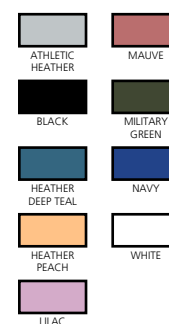

WOMEN'S JERSEY MUSCLE TANK

BELLA+CANVAS
LOS ANGELES

BE6003	Side seamed. Relaxed fit. Tear-away label.
	Side seamed. Relaxed fit. Tear-away label.
	Verkrijgbare maten: L - XL
PCS/Pack:	1
PCS/Carton:	72
Genre:	Women
GSM:	120
Materiaal:	90% Airlume combed and Ringspun
Thema:	Shortsleeve, Relaxed Fit, R-neck
Land van herkomst:	Nicaragua
Sub collectie:	No-Label
Goederencode:	61091000
Prijzen:	€ 8,86 - € 9,13