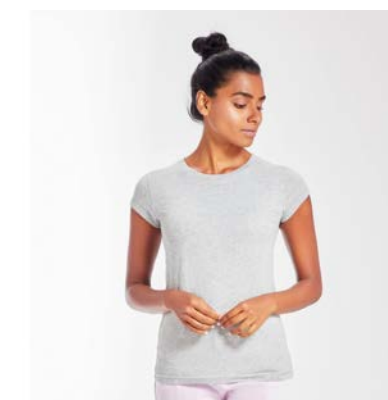

mantis

RINGER TEE

BYB022

Regular fit. Traditional edged short sleeves and crew neck in contrasting colour.

Regular fit. Traditional edged short sleeves and crew neck in contrasting colour.#NEW2023

Verkrijgbare maten:	3XL - XXL
PCS/Pack:	1
PCS/Carton:	70
Genre:	Men/Uni
Materiaal:	100% jersey cotton.
Thema:	Shortsleeve, Regular Fit, Contrast
Land van herkomst:	Bangladesh
Sub collectie:	No-Label
Goederencode:	61091000
Prijzen:	€ 8,98 - € 9,45