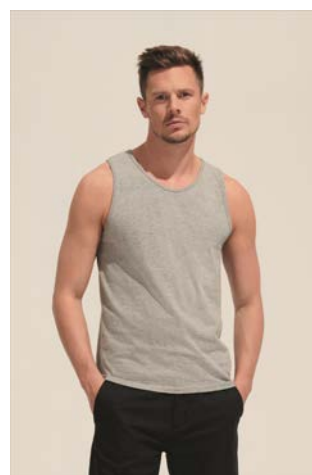

Long John Roll Sleeve T-Shirt

PR218

Single jersey. Easy care fabric. Soft and stretchy. White/navy has yarn dyed stripe. Ribbed bound collar and cuffs. Three button placket. Roll-up sleeves with button and tab.