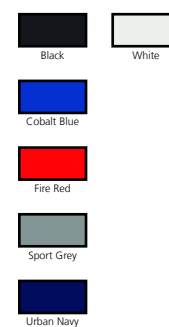

B&C Inspire LSL T Men_°

5TM070

Heren T-shirt met lange mouwen en een perfecte pasvorm.

Fijngebreide kraag. Voelt superzacht aan en heeft zijnaden voor een optimale pasvorm.

Verkrijgbare maten: S - 3XL

PCS/Pack: 10

PCS/Cartron: 50

Genre: Men/Uni

GSM: 140

Materiaal: 100% Pre-shrunk Combed Ringspun

Thema: Longsleeve, Medium Fit, R-neck

Land van herkomst: Bangladesh

Sub collectie: Organic

Goederencode: 61091000

Prijzen: € 11,44 - € 12,69