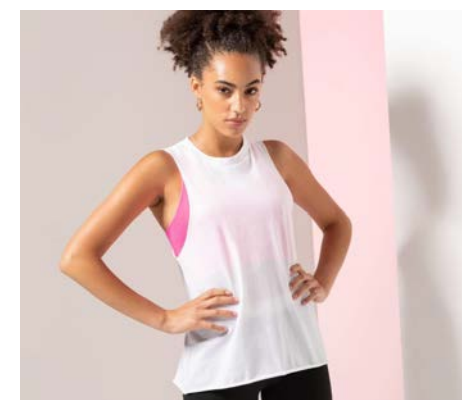

WOMEN'S HIGH NECK SLASH ARMHOLE

SK232

Stretchy ribbed crew neck. Raw edge slash armhole and hem. Tear-out label, for easy re-branding.

Stretchy ribbed crew neck. Raw edge slash armhole and hem. Tear-out label, for easy re-branding.#NEW2023

Verkrijgbare maten: L - XXL
PCS/Pack: 6
PCS/Carton: 72
Genre: Women
GSM: 140
Materiaal: 60% cotton/40% polyester.
Thema: Sleeveless, Slim Fit, R-neck Sleeveless
Land van herkomst: Bangladesh
Goederencode: 61091000
Prijzen: € 11,29