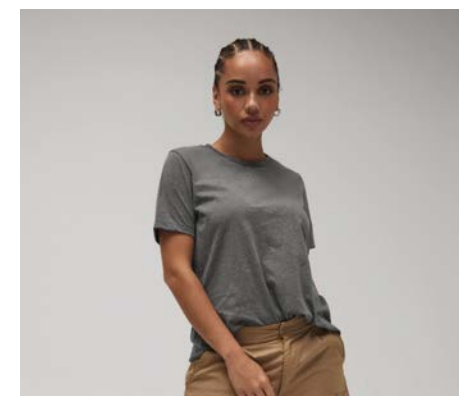

WOMEN'S RELAXED JERSEY SHORT SLEEVE TEE

BELLA+CANVAS
LOS ANGELES

BE6400CVC	Side-seamed. Relaxed fit. Pre-shrunk.
	Tear-away label.
	Side-seamed. Relaxed fit. Pre-shrunk.
	Tear-away label.
	Verkrijgbare maten: L - XXL
PCS/Pack:	1
PCS/Carton:	48
Genre:	Women
GSM:	145
Materiaal:	52% Airlume combed and Ringspun
Thema:	Shortsleeve, Relaxed Fit, R-neck
Land van herkomst:	Nicaragua
Sub collectie:	No-Label
Goederencode:	61091000
Prijzen:	€ 9,07 - € 11,90