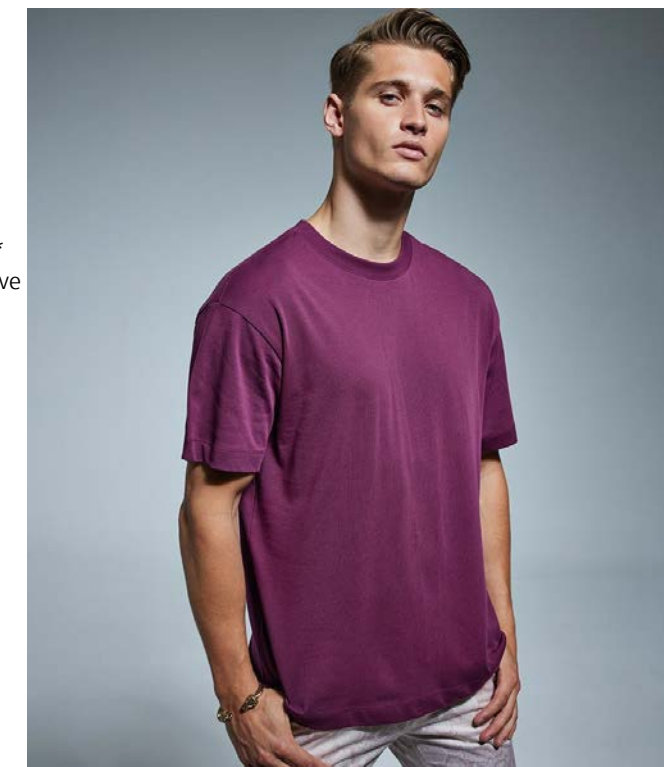

Organic Heavyweight T-Shirt

AM15

Soft cotton faced fabric. Fashion fit. Ribbed collar. Taped neck. Side seams. Twin needle stitching. Unbranded size label at neckline.

No branded label; This style is created using organic cotton

Verkrijgbare maten:	XS - 3XL
PCS/Pack:	5
PCS/Carton:	50
Genre:	Men/Uni
GSM:	220 gsm
Materiaal:	100% organic combed ringspun cotton.*
Thema:	Shortsleeve, Shaped Fit, R-neck Shortsleeve
Land van herkomst:	Bangladesh

Sub collectie:	Organic
Goederencode:	61091000
Prijzen:	€ 16,81