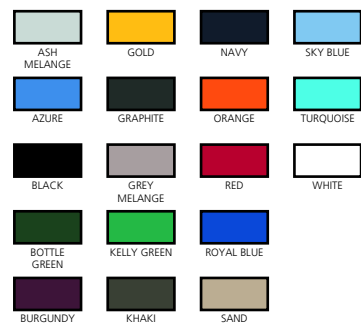

REGULAR PREMIUM T-SHIRT

JK190

Tubular fit. Double needle stitching in collar, sleeves and bottom hem for extra durability. Removable label.

Blank men t-shirt with short sleeves, 100% cotton. Removable label. Ideal for personalizing with screen printing, vinyl, transfer. From size XS to 5XL. T-shirt recommended for colder climates for its weight of 190 gr.

Verkrijgbare maten: 3XL - XXL

PCS/Pack: 10

PCS/Carton: 100

Genre: Men/Uni

GSM: 190

Materiaal: 100% pre-shrunk Ringspun cotton.

Thema: Shortsleeve, Regular Fit, R-neck

Land van herkomst: Bangladesh

Sub collectie: No-Label

Goederencode: 61091000

Prijzen: € 5,45 - € 10,08