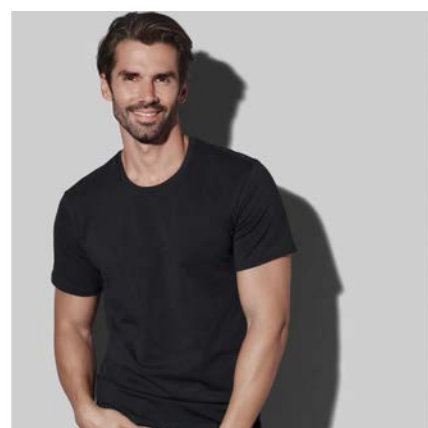

CLIVE RELAXED

ST9630

Comfortable t-shirt for men, made of soft and sleek cotton-elastane-blend.

Single jersey "full feeder", reinforced shoulder seams, self-fabric collar, neck tape, side seams, small size label in the collar, care label in the side seam

Verkrijgbare maten: L - XXL

PCS/Pack: 12

PCS/Carton: 24

Genre: Men/Uni

GSM: 170

Materiaal: 95% Ringspun combed cotton/5%

Thema: Shortsleeve, Regular Fit, R-neck

Land van herkomst: Bangladesh

Goederencode: 61091000

Prijzen: € 14,06 - € 15,84