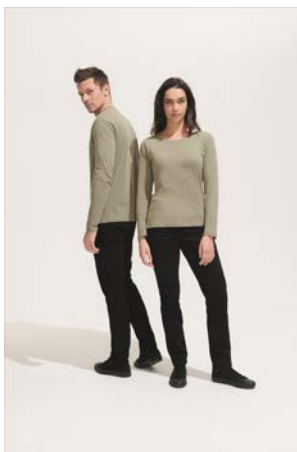

SOL'S
the fair spirit
**CURVED VEST DRESS**

MT116

Slimmer fit, above knee length vest. Curved
hem.

Slimmer fit, above knee length vest. Curved
hem. Wide straps. Scoop front and back neck.
Narrow binding around neck and armholes for
shape retention. Tear-off Label.