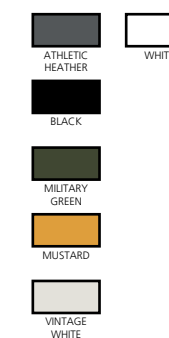

WOMEN'S JERSEY CROP TEE

BELLA+CANVAS
LOS ANGELES

BE6482	Finished hem. Oversize sleeves. Relaxed fit.
	Finished hem. Oversize sleeves. Neck binding. Relaxed fit. #NEW2023
	Verkrijgbare maten: L - XL
PCS/Pack:	1
PCS/Carton:	48
Genre:	Women
Materiaal:	100% Airlume combed and Ringspun
Thema:	Shortsleeve, Crop Fit, R-neck Shortsleeve
Land van herkomst:	Nicaragua
Sub collectie:	No-Label
Goederencode:	61142000
Prijzen:	€ 14,38