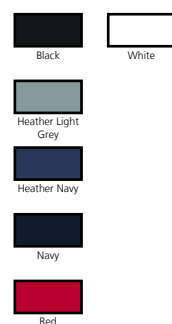

B&C Triblend V-neck T Men

5TM057

Superzacht T-shirt met V-hals onderscheidt zich door zijn unieke slubeffect.

Single jersey. Comfortabele lengte.

Zijnaden. De hals-en schouderaden zijn afgewerkt met een zachte bies. Triblend stof is ademend, duurzaam, uiterst zacht en zeer stevig. Leent zich perfect voor alle druktechnieken.

Verkrijgbare maten: S - 3XL

PCS/Pack: 10

PCS/Cartron: 50

Genre: Men/Uni

GSM: 130

Materiaal: 50% Polyester - 25% Cotton - 25%

Thema: Shortsleeve, Medium Fit, V-neck

Land van herkomst: Bangladesh

Goederencode: 61091000

Prijzen: € 11,19