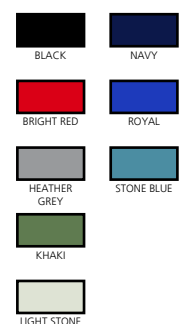

UNISEX SUSTAINABLE GENERATION T

SF130

Unisex relaxed fit t-shirt. Set-in sleeves, dropped shoulders. Ribbed crew neck.

Unisex relaxed fit t-shirt. Set-in sleeves, dropped shoulders. Ribbed crew neck.

Verkrijgbare maten: 3XL - XXS

PCS/Pack: 6

PCS/Carton: 36

Genre: Men/Uni

GSM: 180

Materiaal: 70% regenerated cotton/30% recycled

Thema: Shortsleeve, Relaxed Fit, R-neck

Land van herkomst: Bangladesh

Sub collectie: Organic

Goederencode: 61091000

Prijzen: € 11,90 - € 14,31