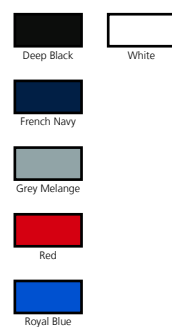

Goederencode: 61091000

Prijzen: € 9,20 - € 10,10

SOL'S
the fair spirit**LADIES WIDENECK TEE**

BY039

Regular fit. Wide neck. Side seams.

Regular fit. Wide neck. Side seams. Neutral sizelabel without branding.