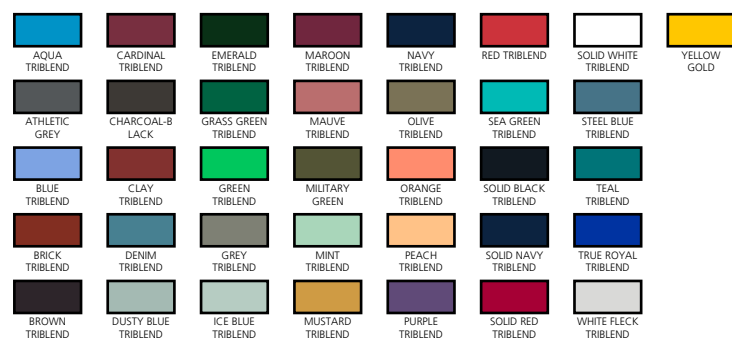

UNISEX TRIBLEND S/S TEE

BE3413

Side-seamed. Unisex sizing. Tear-away label. Pre-shrunk.

Side-seamed. Retail fit. Unisex sizing. Tear-away label. Pre-shrunk.

Verkrijgbare maten: L - XXL
PCS/Pack: 1
PCS/Cartron: 72
Genre: Men/Uni
GSM: 128
Materiaal: 50% polyester/25% Airlume combed and
Thema: Shortsleeve, Regular Fit, R-neck Shortsleeve
Land van herkomst: Nicaragua
Sub collectie: No-Label
Goederencode: 61099090
Prijzen: € 13,57 - € 16,38