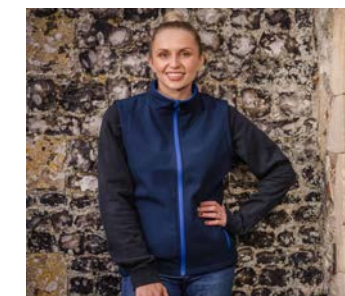

WOMENS PRINTABLE SOFTSHELL BODYWARMER

R232F

Self-coloured microfleece inner provides extra warmth. Elastane-free, crimped yarn stretch easy to print fabric. Full zip with chin guard.

Self-coloured microfleece inner provides extra warmth. Elastane-free, crimped yarn stretch easy to print fabric. Internal shoulder facing to hide nape embroidery backstitch. Zipped front pockets. Decorative top stitch. Full zip with chin guard.

Verkrijgbare maten: L - XXL

PCS/Pack: 5
PCS/Carton: 20
Genre: Women
GSM: 280
Materiaal: Outer: 100% polyester. Inner: 100%
Thema: Sleeveless, Slim Fit, Full-Zip Sleeveless

Land van herkomst: China
Goederencode: 62114390

Prijzen: € 26,03