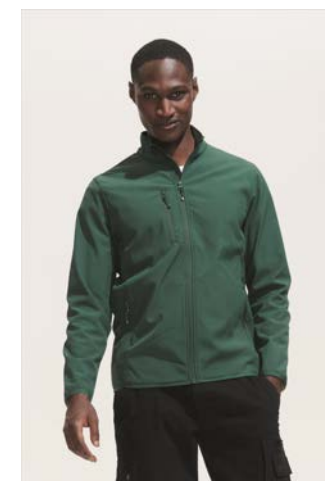

Corporate Soft Shell Jacket

K954

96% polyester/4% spandex outer.
Bonded micro fleece.
Polyester mesh lined front panels.
Wind resistant and breathable.
Taped neck.
Hanging loop.
Full length zip with chin guard and inner zip guard.
Right chest zip pocket.
Two front zip pockets.
Self fabric panel detail.
Open cuffs.
Drawcord hem.
Drop hem.
Zip access for decoration.

Breathable; Wind resistant

Verkrijgbare maten: S - 3XL
PCS/Pack: 5
PCS/Carton: 10
Genre: Men/Uni
Materiaal: Two layer soft shell.
Thema: Longsleeve, Regular Fit, Full-Zip Longsleeve
Land van herkomst: Bangladesh
Goederencode: 62014010
Prijzen: € 73,26

KUSTOM KIT

SOL'S Race Women

801194

2-laags dames softshell jas.
2 steekzakken met rits. Ritsen van Plastic.

Verkrijgbare maten: S - XXL

PCS/Pack: 3

PCS/Carton: 10

Genre: Women

GSM: 280

Materiaal: 96% Polyester - 4% Elastane

Thema: Longsleeve, Regular Fit, Full-Zip

Land van herkomst: China

Goederencode: 61103099

Prijzen: € 38,65

SOL'S
the fair spirit

SOL'S Race Men

801195

2-laags heren softshell jas.
2 steekzakken met rits. Ritsen van Plastic.

Verkrijgbare maten: S - 3XL

PCS/Pack: 3

PCS/Carton: 10

Genre: Men/Uni

GSM: 280

Materiaal: 96% Polyester - 4% Elastane

Thema: Longsleeve, Regular Fit, Full-Zip

Land van herkomst: China

Goederencode: 61103099

Prijzen: € 38,65 - € 46,37

SOL'S
the fair spirit

576

SOL'S Radian Men

803090