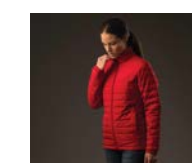

W'S NAUTILUS QUILTED JACKET

SHQX1W

Quilted body with ultra-soft lining. Elasticized cuffs. Adjustable hem. Zippered pockets. Chin saver.

Packed with convenient features like elasticized cuffs and a full-length internal storm flap, this accessibly priced jacket addresses functionality, versatility, and comfort. Quilted synthetic down insulation and a water-repellent coating successfully shun the wet and cold and keep you warm all day. D/W/R Outer Shell. Thermal Shell Technology. Quilted Body with Ultra-Soft Lining. Internal Full-Length Stormflap. Elasticized Cuffs. Adjustable Hem. Zippered Pockets. Chin Saver. Embroidery Access Water Resistance 600mm Breathability 1,000g/m2.

Verkrijgbare maten: L - XXL
PCS/Pack: 1
PCS/Carton: 10
Genre: Women
GSM: 90
Materiaal: 100% pongee polyester.
Thema: Longsleeve, Shaped Fit, Midweight
Land van herkomst: Bangladesh
renencode: 62024010
Prijzen: € 91,01