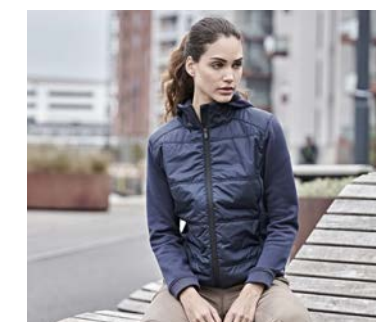

WOMENS HYBRID-STRETCH HOODED JACKET

TJ9113

Elastic side panels and sleeves. 2 front pockets with zippers. DuPont padding insulation.

Combination of stretch fleece and woven fabric. DuPont padding insulation. Tailored fit. Elastic side panels and sleeves. 2 front pockets with zippers. Inner pocket. Elastic banding at bottom hem. Hood. SBS zippers.#NEW2023

Verkrijgbare maten: 3XL - XXL

PCS/Pack: 1
PCS/Carton: 10
Genre: Women
GSM: 235
Materiaal: Outer : 300T polyester.
Thema: Longsleeve, Tailored Fit, Midweight
Land van herkomst: China
Goederencode: 62024010
Prijzen: € 97,25